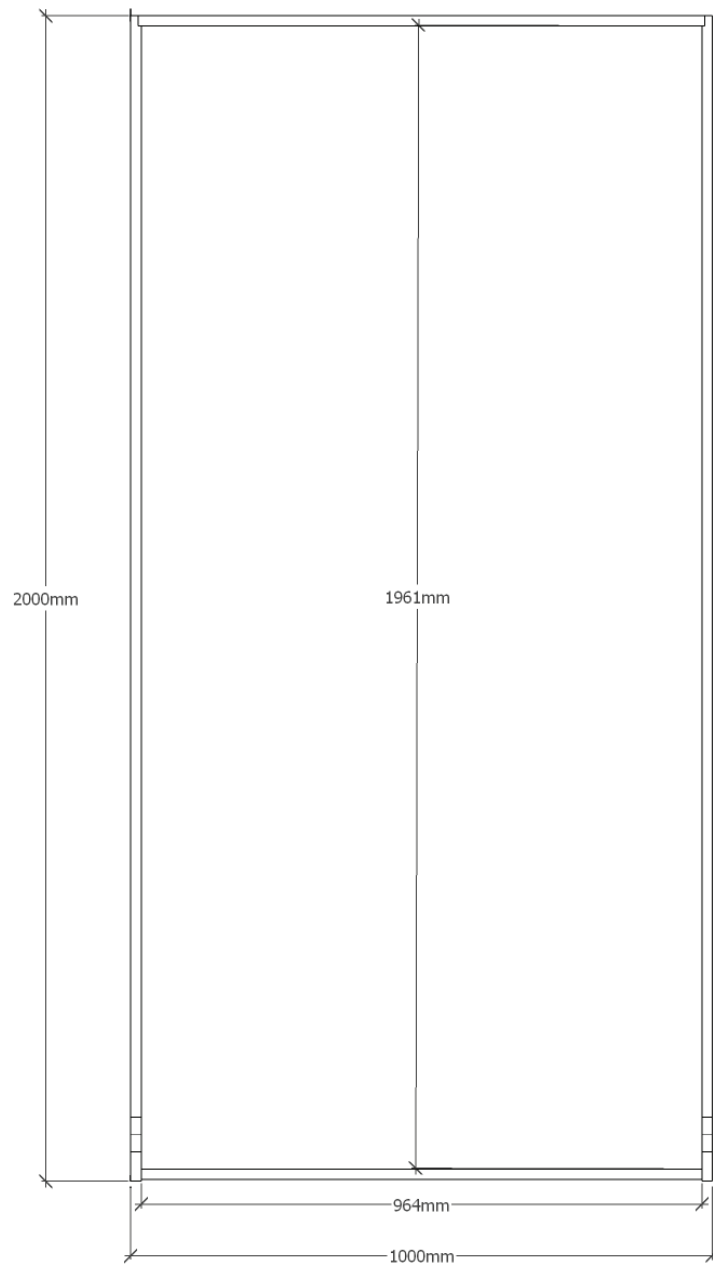

modèle E
«200x100 multi»

Playwall
MCB
made in Belgium

ALTEREGO
WWW.ALTEREGO-DESIGN.COM

* Possibilité d'adaptations des dimensions sur demande