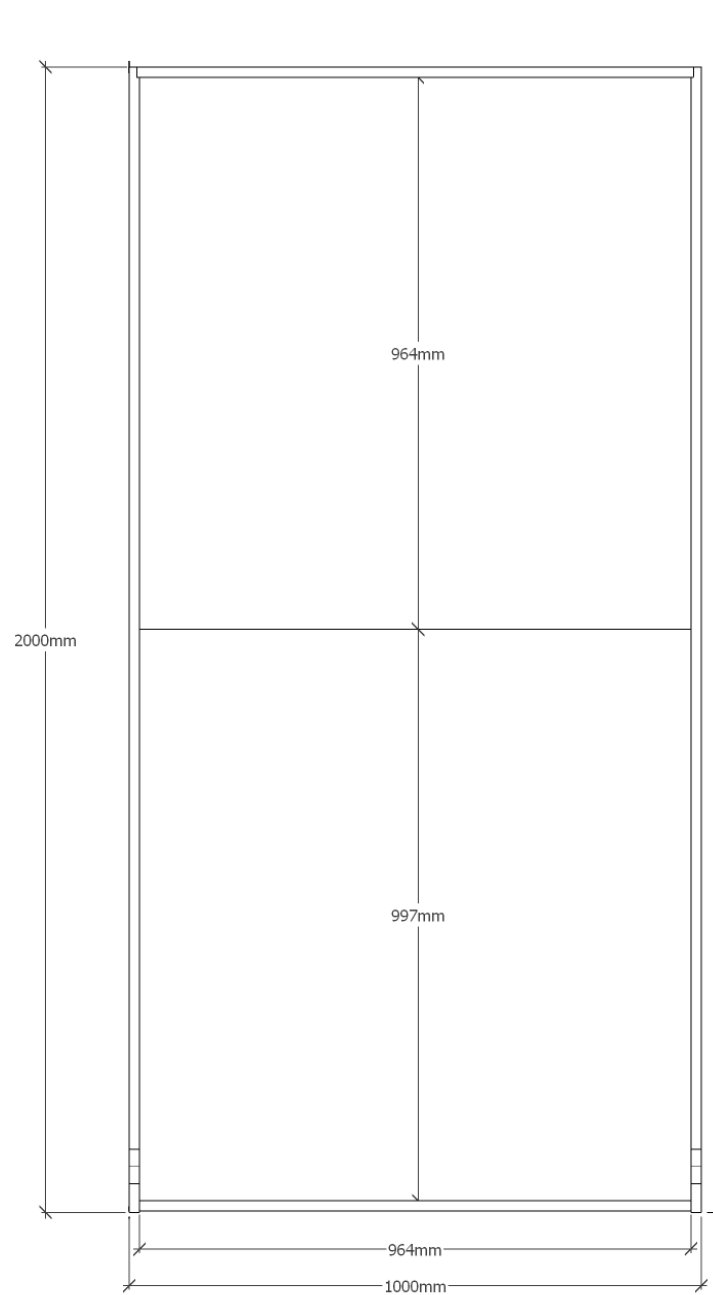

  
**ALTEREGO**  
WWW.ALTEREGO-DESIGN.COM

modèle C  
«200x100 mixte»

 **Playwall**  
**MCB**  
made in Belgium

  
**ALTEREGO**  
WWW.ALTEREGO-DESIGN.COM

modèle C  
«200x100 mixte»

 **Playwall**  
**MCB**  
made in Belgium

  
**ALTEREGO**  
WWW.ALTEREGO-DESIGN.COM

\* Possibilité d'adaptations des dimensions sur demande

modèle D  
«200x100 transparent»

 **Playwall**  
**MCB**  
made in Belgium

  
**ALTEREGO**  
WWW.ALTEREGO-DESIGN.COM