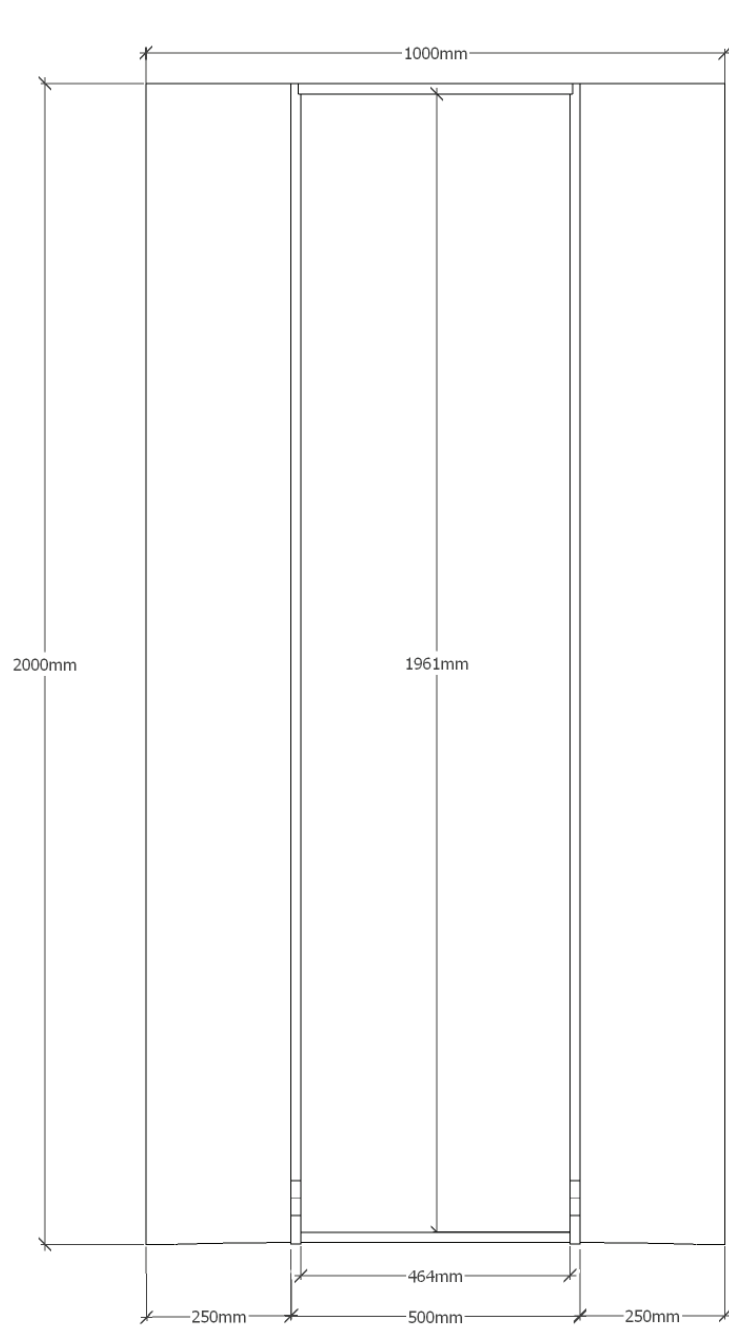

modèle F
«200x50 transparent»

Playwall
MCB
made in Belgium

ALTEREGO
WWW.ALTEREGO-DESIGN.COM

* Possibilité d'adaptations des dimensions sur demande