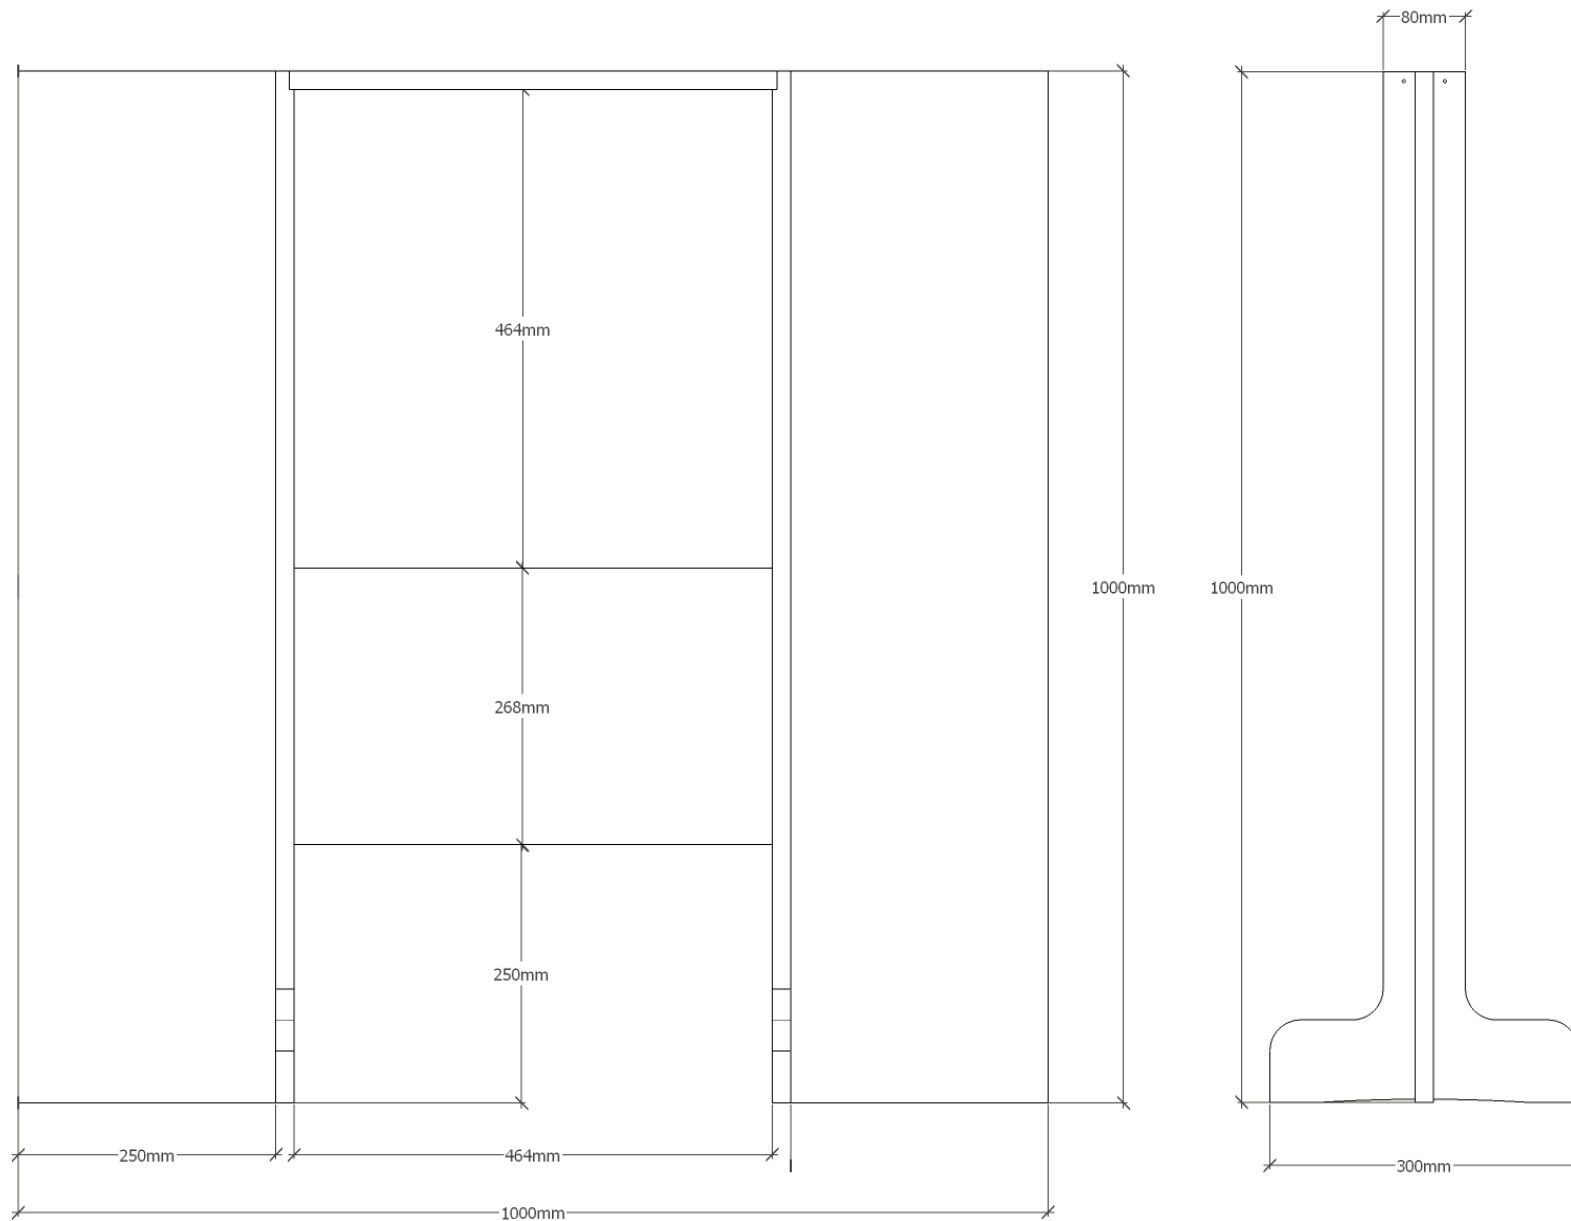

panneaux de protection\*

\* fabriqués à Bruxelles

modèle A  
«50x100 mixte»

 **Playwall**  
**MCB**  
made in Belgium

  
**ALTEREGO**  
WWW.ALTEREGO-DESIGN.COM

 **Playwall**  
**MCB**  
made in Belgium

  
**ALTEREGO**  
WWW.ALTEREGO-DESIGN.COM

\* Possibilité d'adaptations des dimensions sur demande

modèle A  
«50x100 mixte»

 **Playwall**  
**MCB**  
made in Belgium

  
**ALTEREGO**  
WWW.ALTEREGO-DESIGN.COM

modèle B  
«100x100 mixte»

 **Playwall**  
**MCB**  
made in Belgium